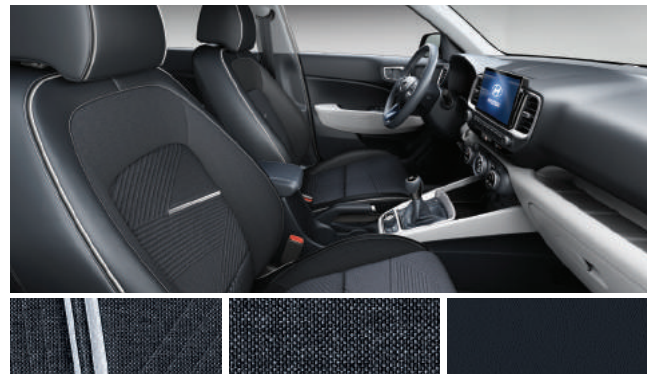

ISOFIX

Interior colors

Black One-tone Interior(GL)

Black One-tone Interior(GLS)

Gray Two-tone Interior(GLS)

Black One-tone Interior(TOP)

Gray Two-tone Interior(TOP)

Meteor Blue Two-tone Interior(TOP)