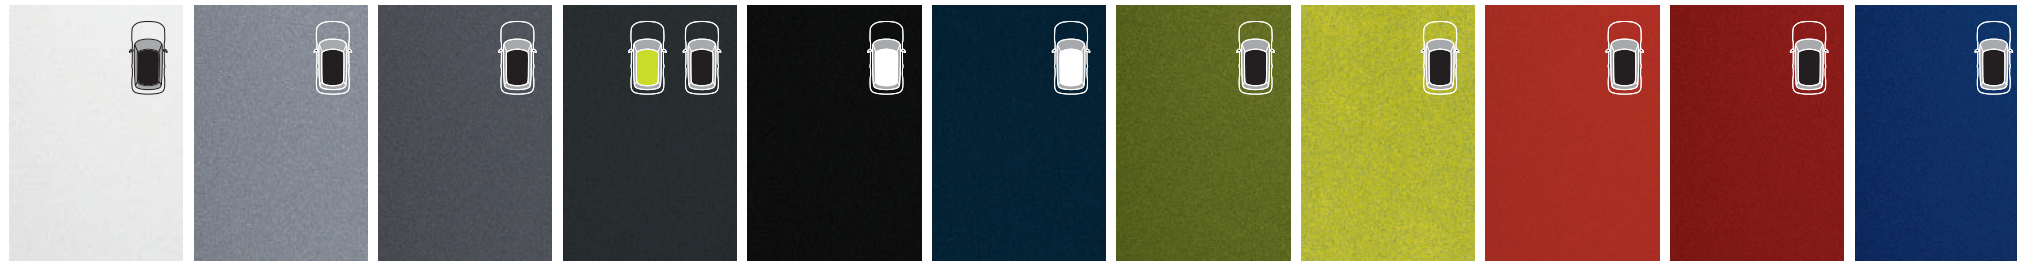

Exterior colors

Polar White Typhoon Silver Galactic Gray Cosmic Gray Phantom Black The Denim Exotic Green Acid Yellow Lava Orange Fiery Red Intense Blue

Specifications

Type		Gasoline 1.6
Engine type		Gamma 1.6 MPI
Displacement (cc)		1,591
Max. Power (ps / rpm)		123/6,300
Max. Torque (kg-m / rpm)		15.4/4,850
Brakes		
Front		Ventilated Disc
Rear		Drum/Solid Disc
Suspension		
Front		McPherson STRUT
Rear		CTBA
Tire		
		185/65R15, 205/55R17
Dimensions		
Head room (mm)	1st row / 2nd row	1,000 / 980
Leg room (mm)	1st row / 2nd row	1,050 / 870
Shoulder room (mm)	1st row / 2nd row	1,370 / 1,365

- Above values are based on internal testing results and are subject to change after final validation.
- Some of the equipment illustrated or described in this catalog may not be supplied as standard equipment and may be available at extra cost.
- Hyundai Motor Company reserves the right to change specifications and equipment without prior notice.
- The color plates shown may vary slightly from the actual colors due to the limitations of the printing process.
- Please consult your dealer for full information and availability on colors and trims.